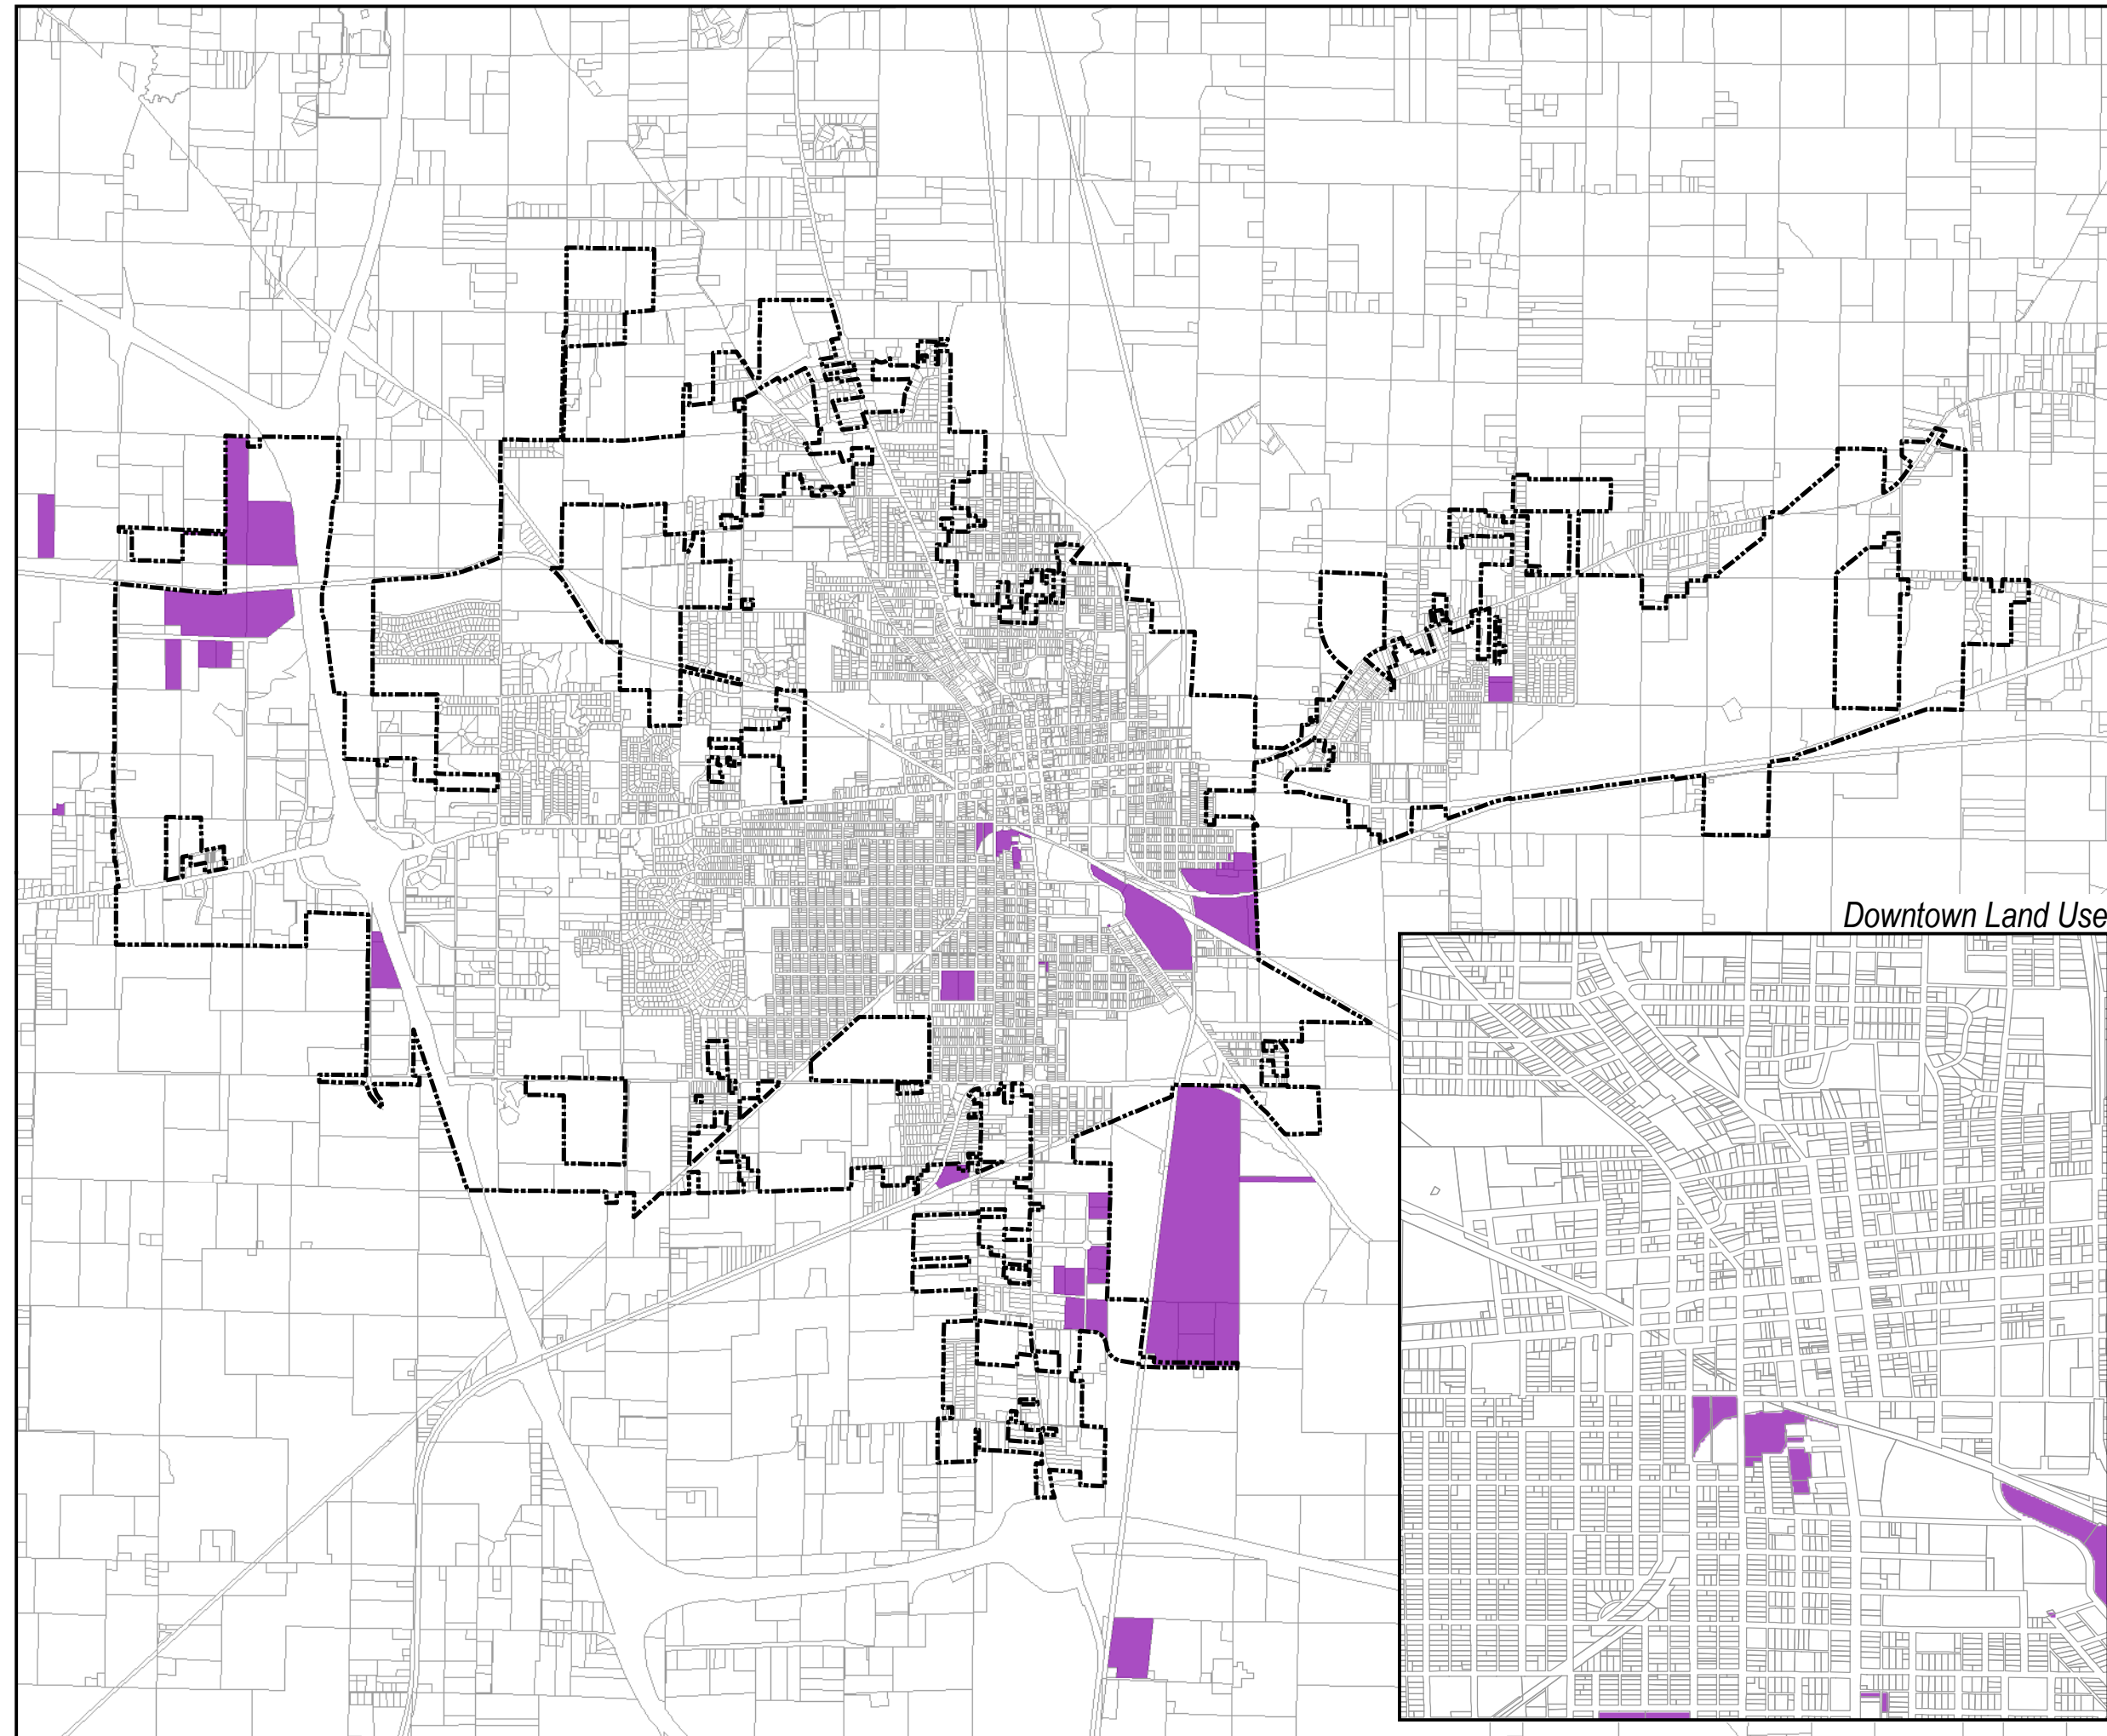

City of Mt. Vernon Current Land Use

Legend

-  Current Corporate Limits
-  Mt. Vernon Parcels
-  Industrial

Downtown Land Use

DMi

0 0.4 0.8 1.6 Miles