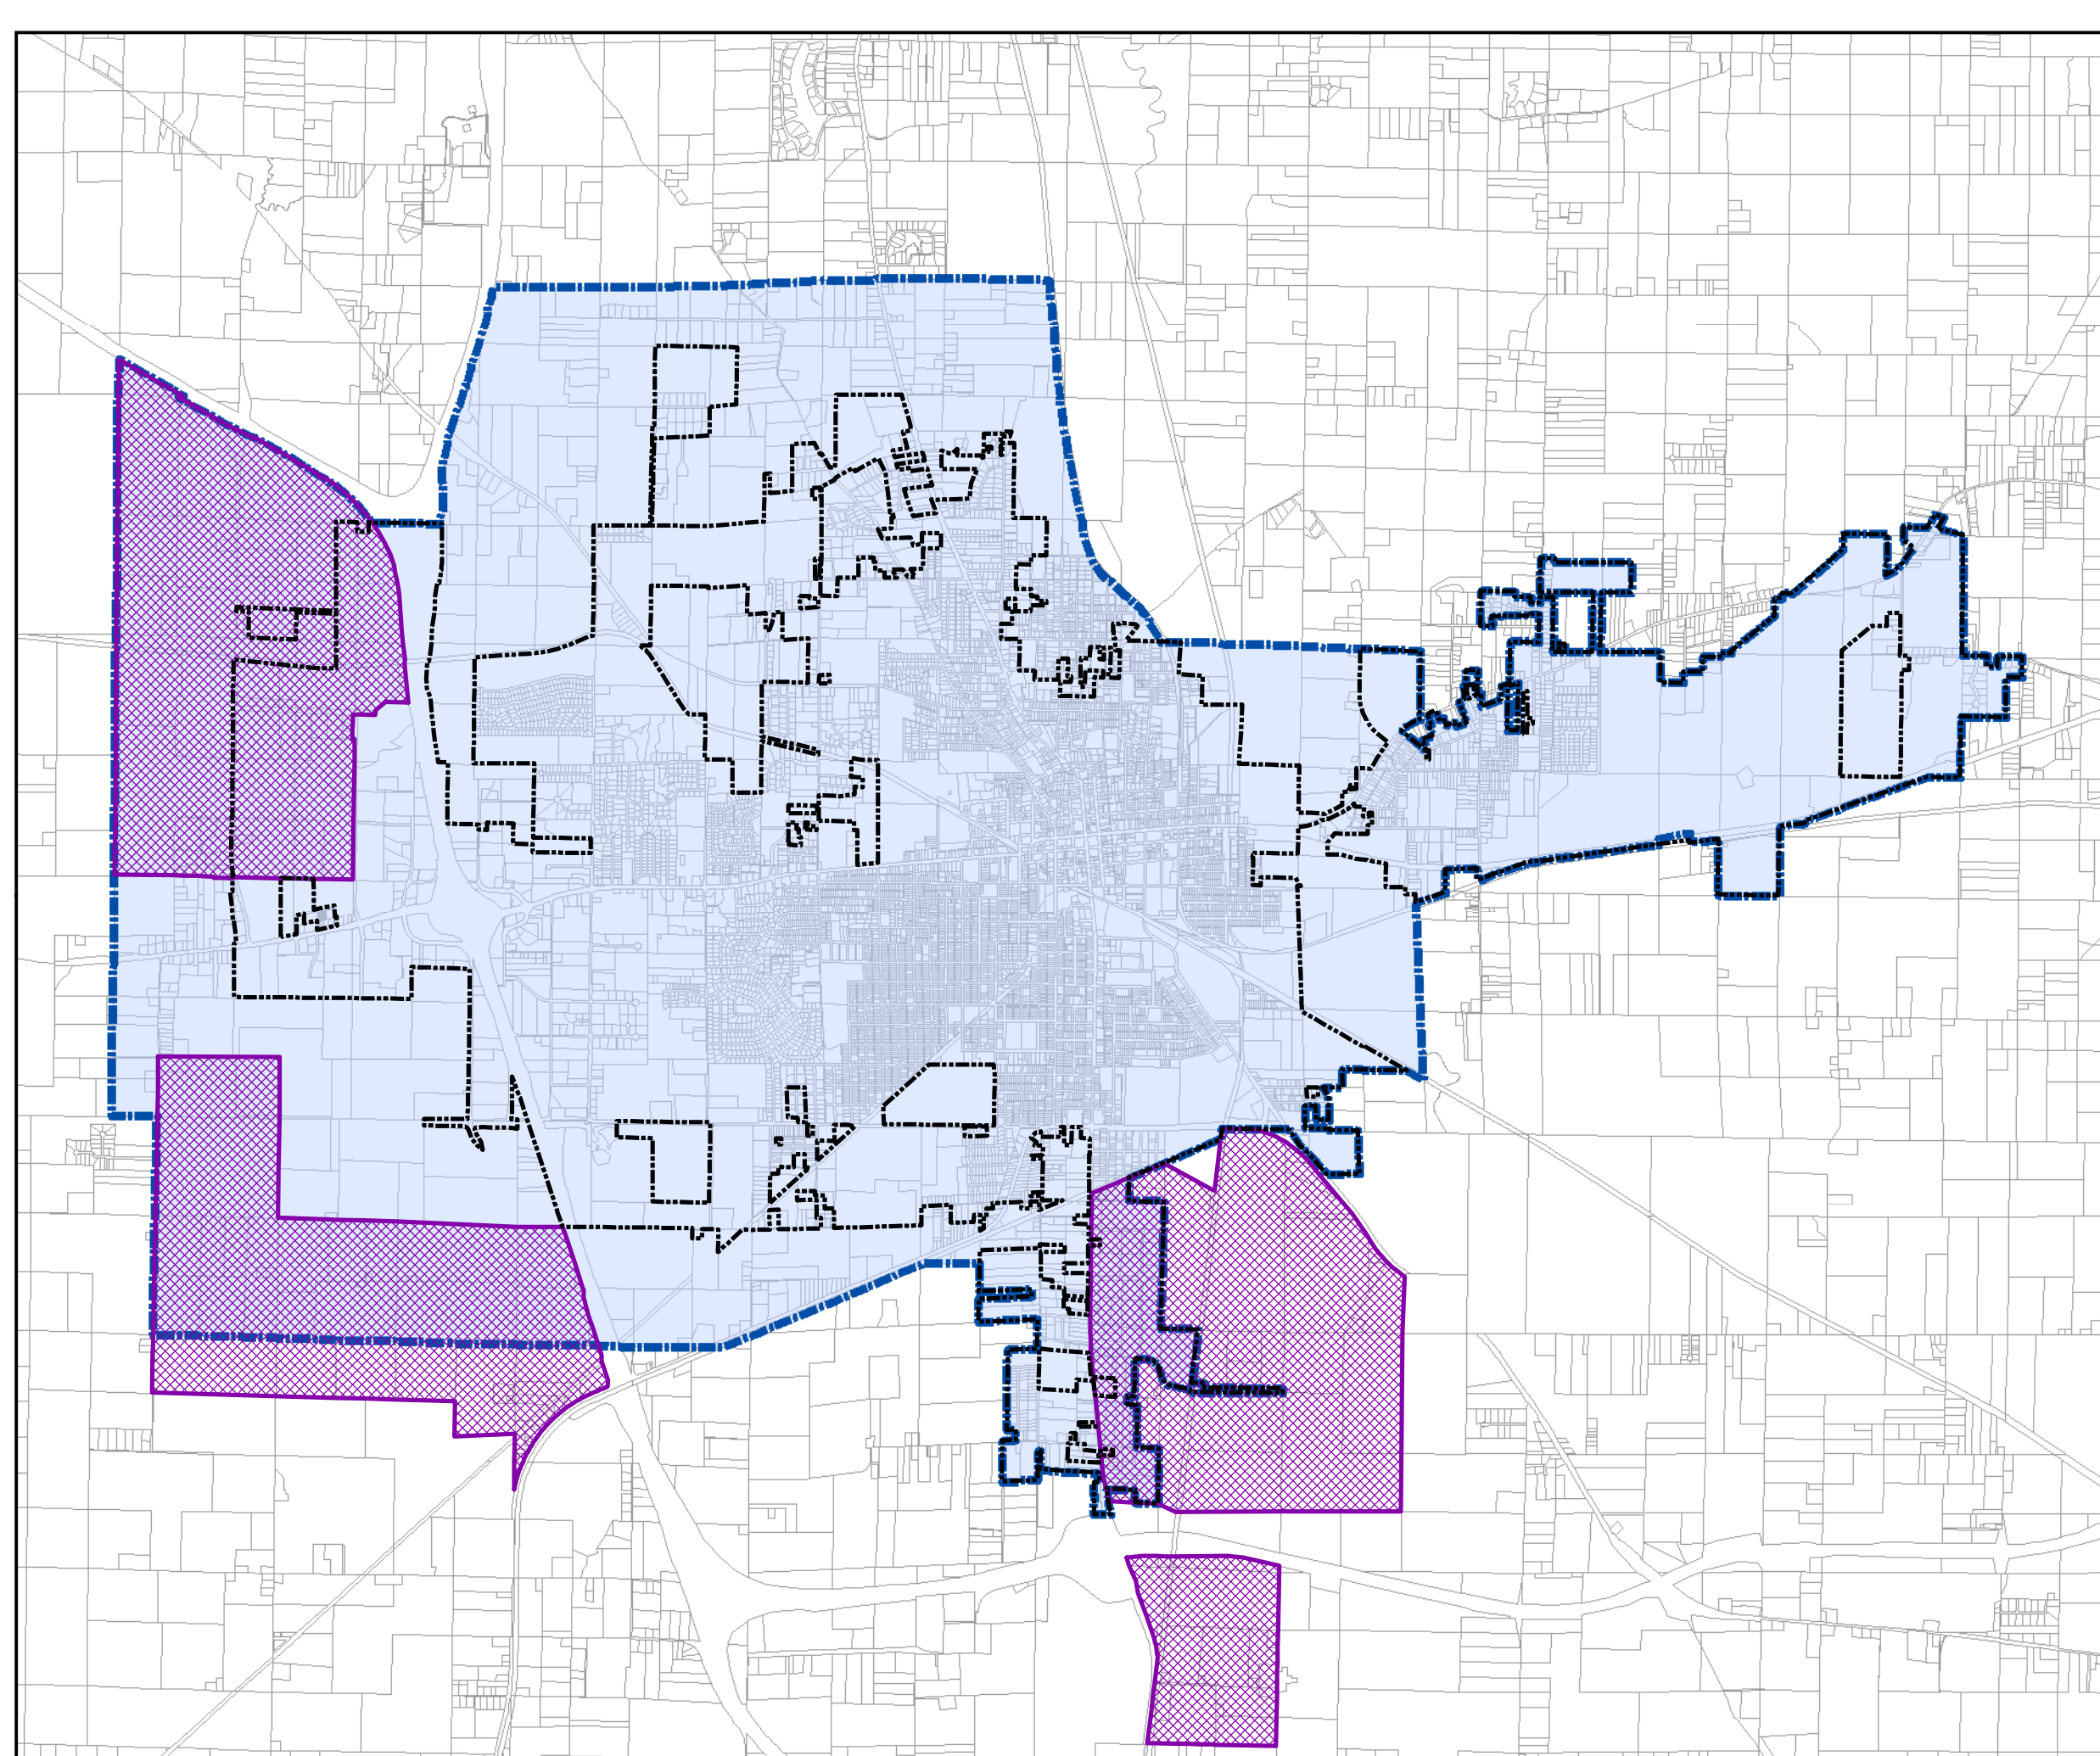

# City of Mt. Vernon Future Land Use

## Legend

-  Industrial
-  Current Corporate Limits
-  Proposed Corporate Limits
-  Mt. Vernon Parcels

**DMi**

0 0.45 0.9 1.8 Miles