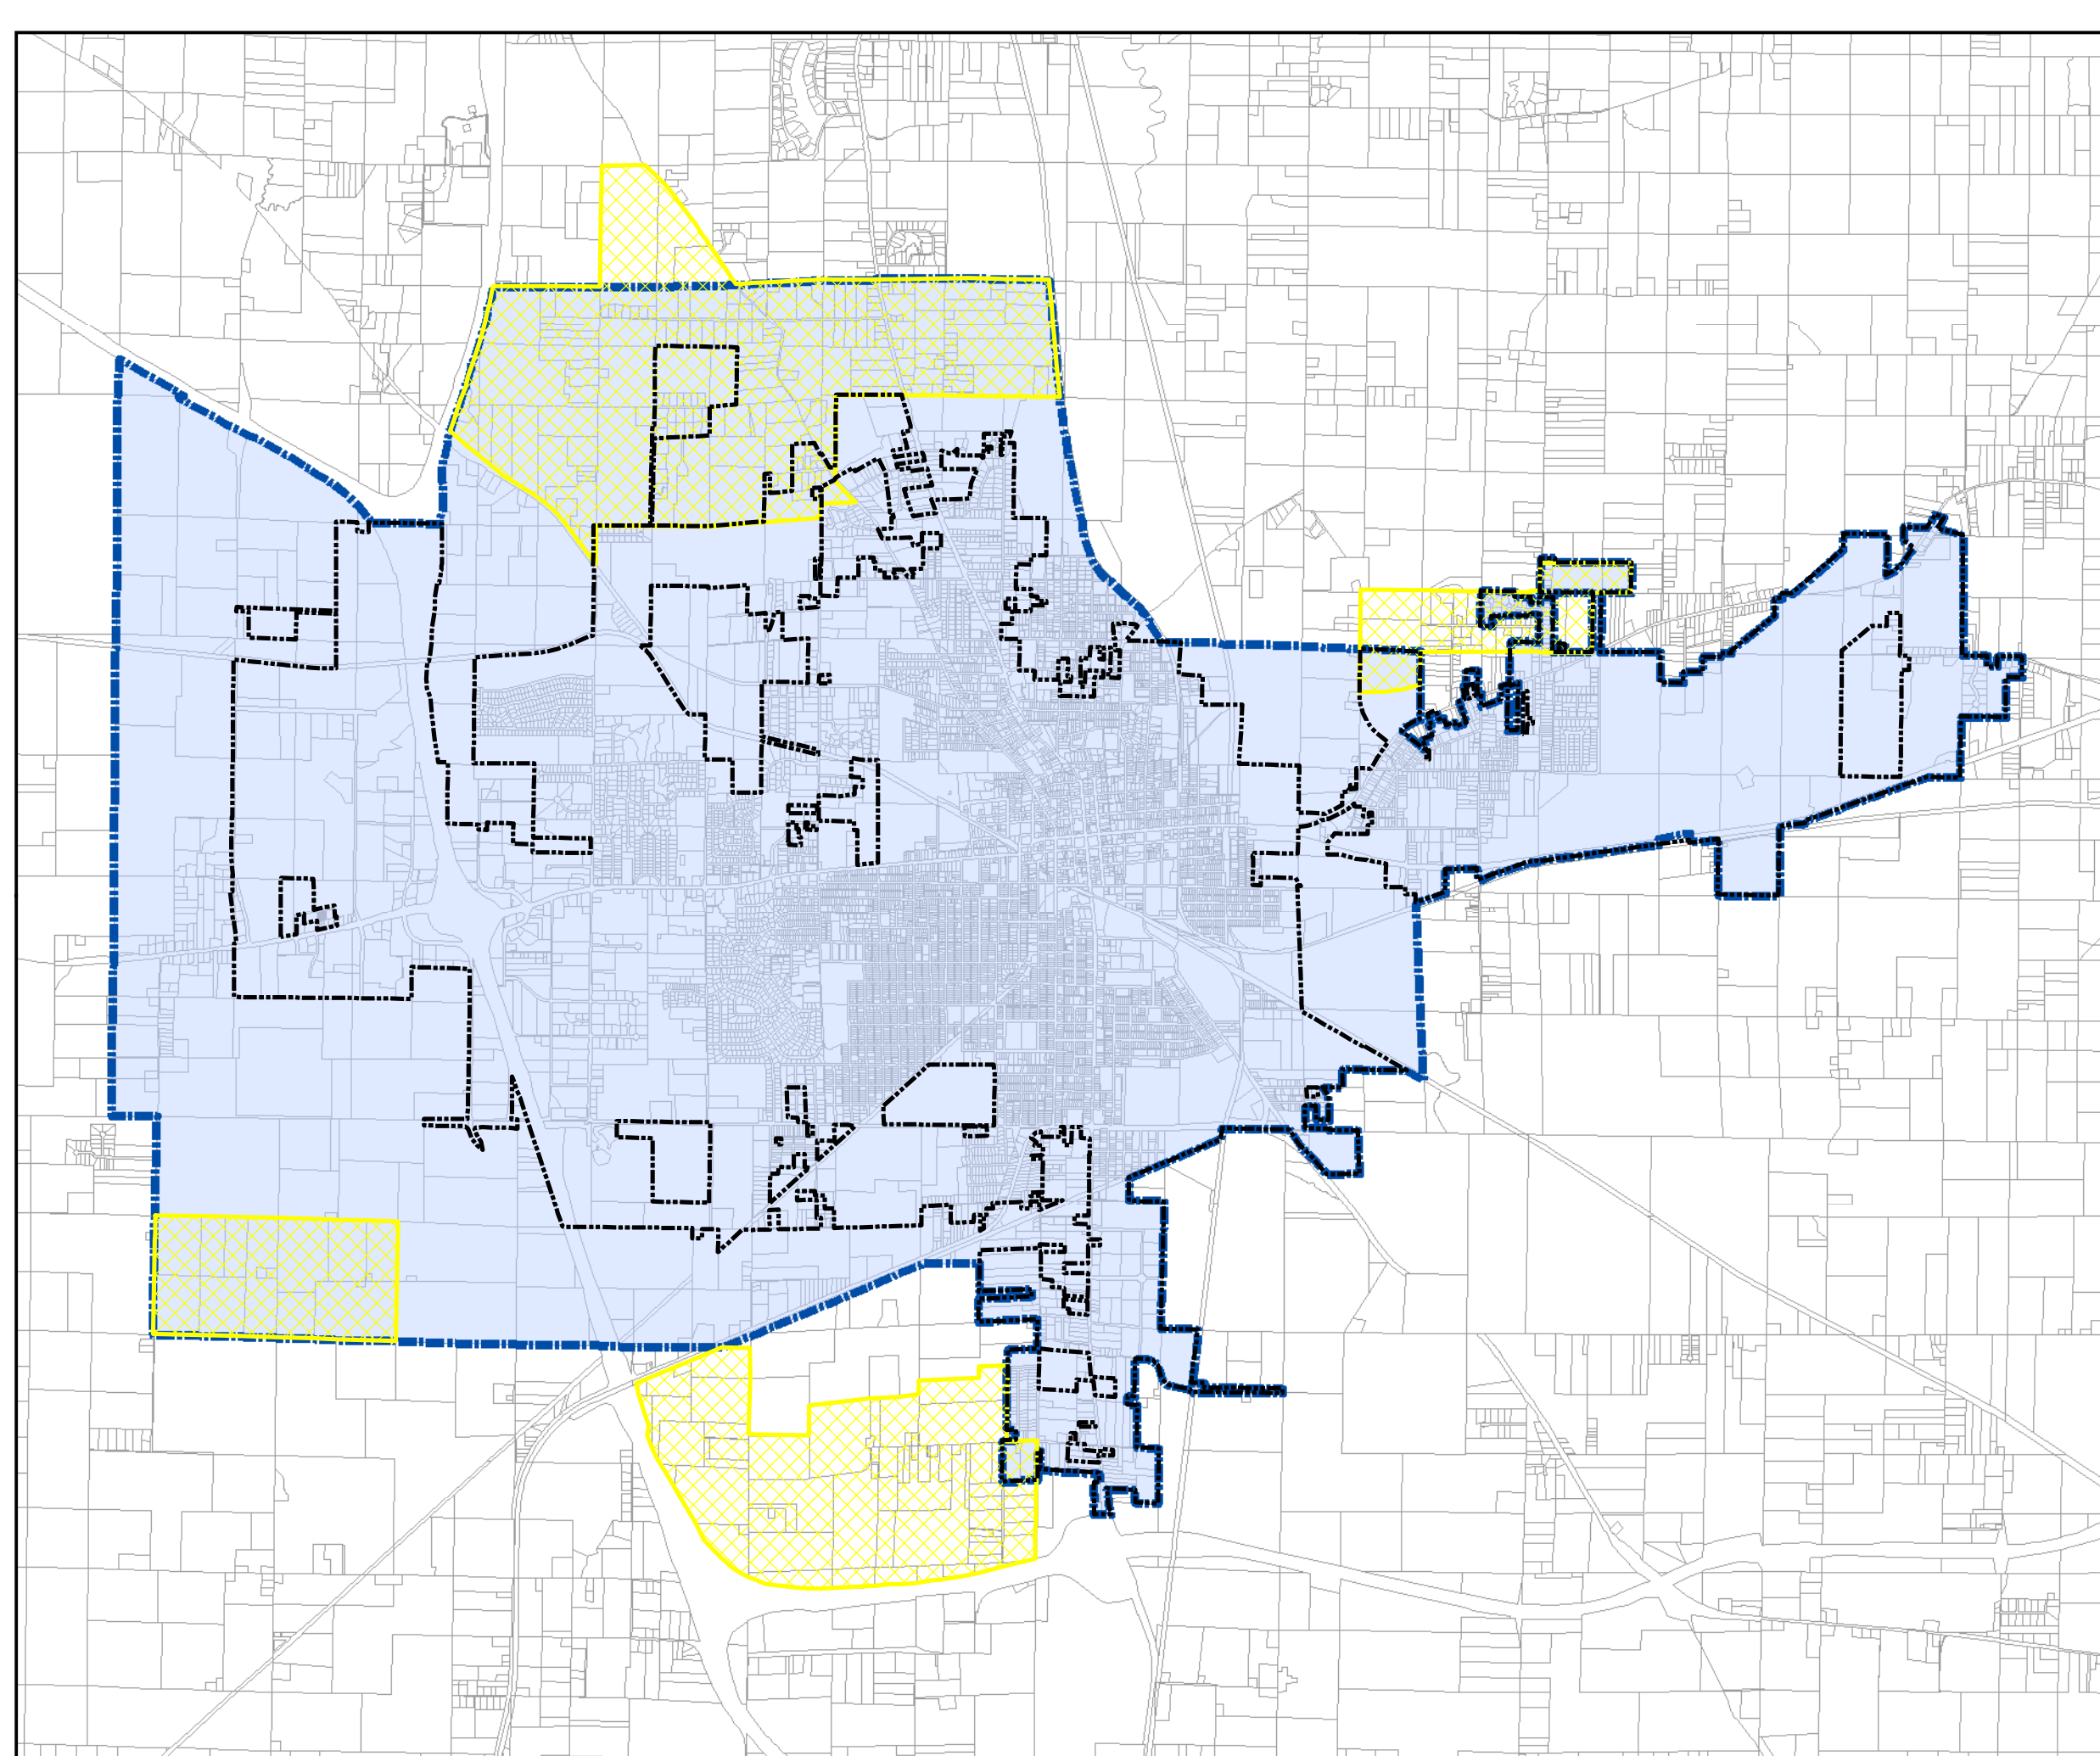

City of Mt. Vernon Future Land Use

Legend

-  Residential
-  Current Corporate Limits
-  Proposed Corporate Limits
-  Mt. Vernon Parcels

DMi

0 0.45 0.9 1.8 Miles