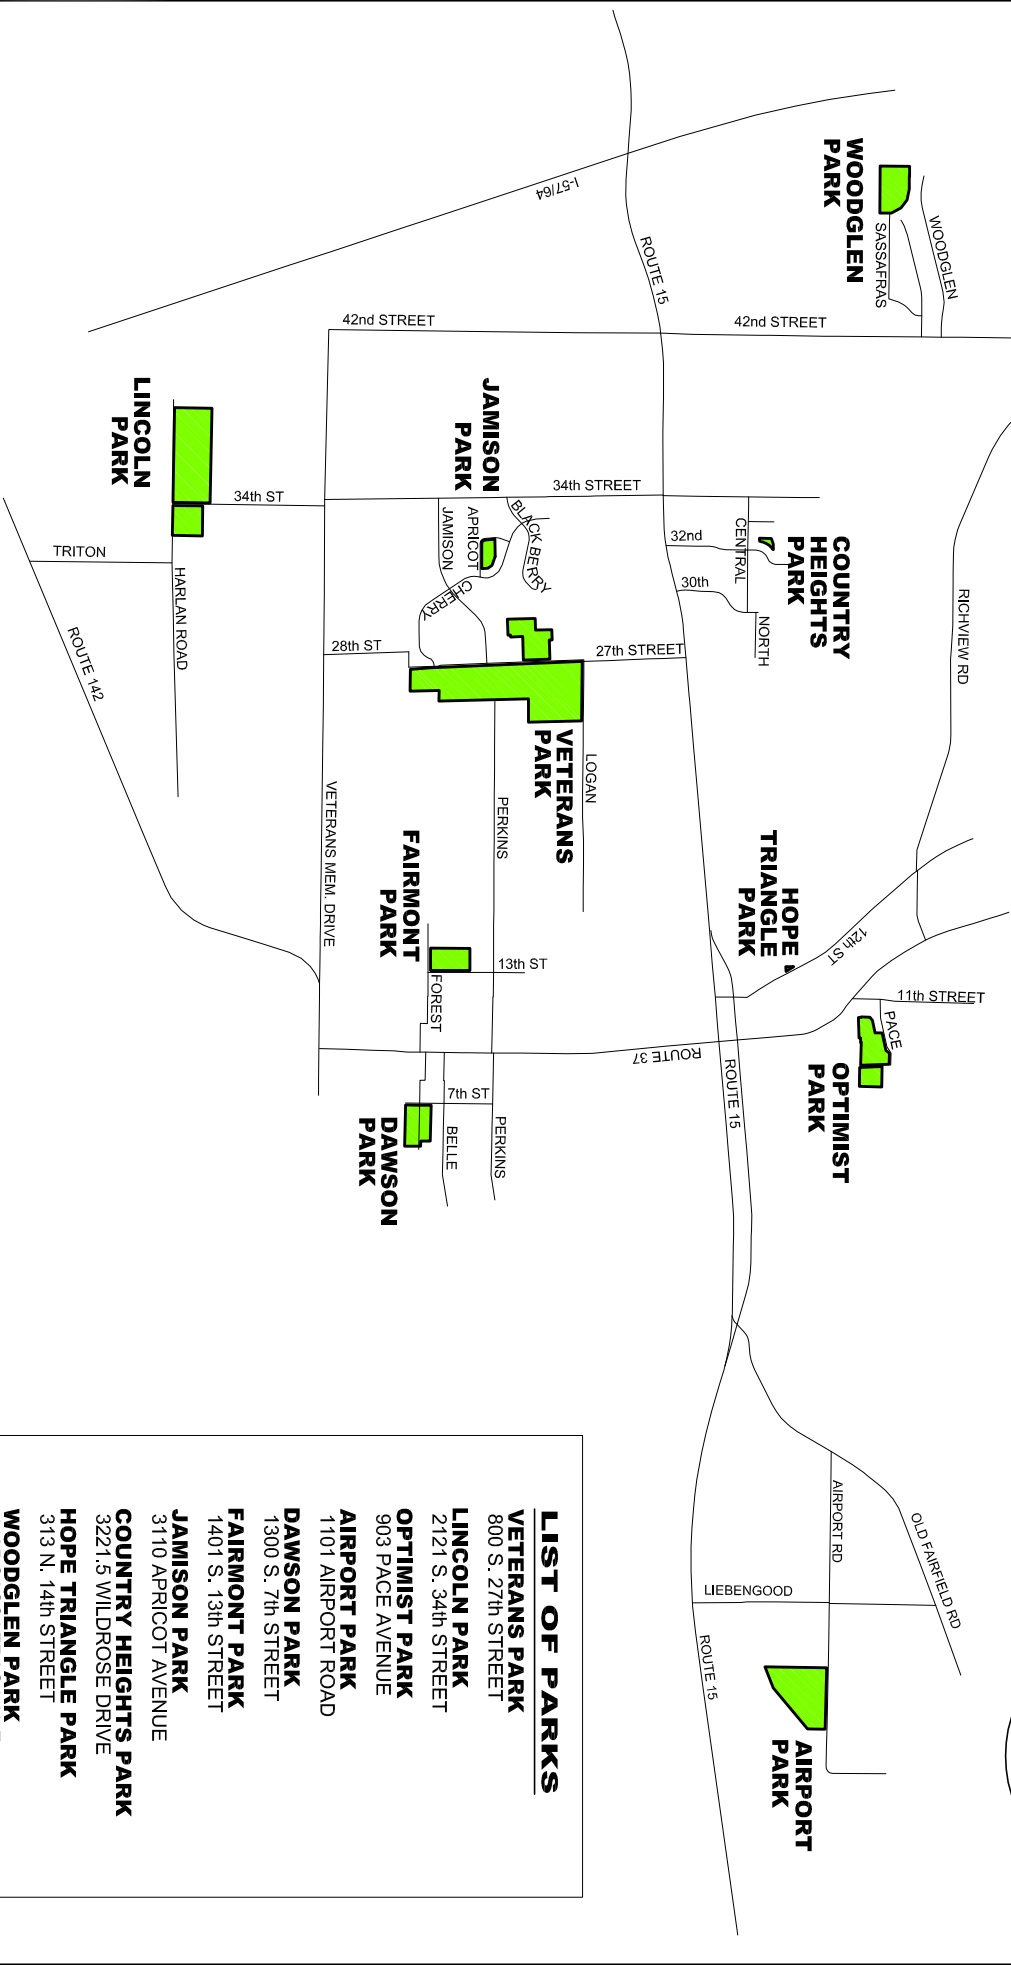

City of Mount Vernon Park System

1" = 3000'

LIST OF PARKS

- VETERANS PARK**
800 S. 27th STREET
- LINCOLN PARK**
2121 S. 34th STREET
- OPTIMIST PARK**
903 PACE AVENUE
- AIRPORT PARK**
1101 AIRPORT ROAD
- DAWSON PARK**
1300 S. 7th STREET
- FAIRMONT PARK**
1401 S. 13th STREET
- JAMISON PARK**
3110 APRICOT AVENUE
- COUNTRY HEIGHTS PARK**
3221.5 WILDROSE DRIVE
- HOPE TRIANGLE PARK**
313 N. 14th STREET
- WOODGLEN PARK**
4405 SASSAFRAS LANE